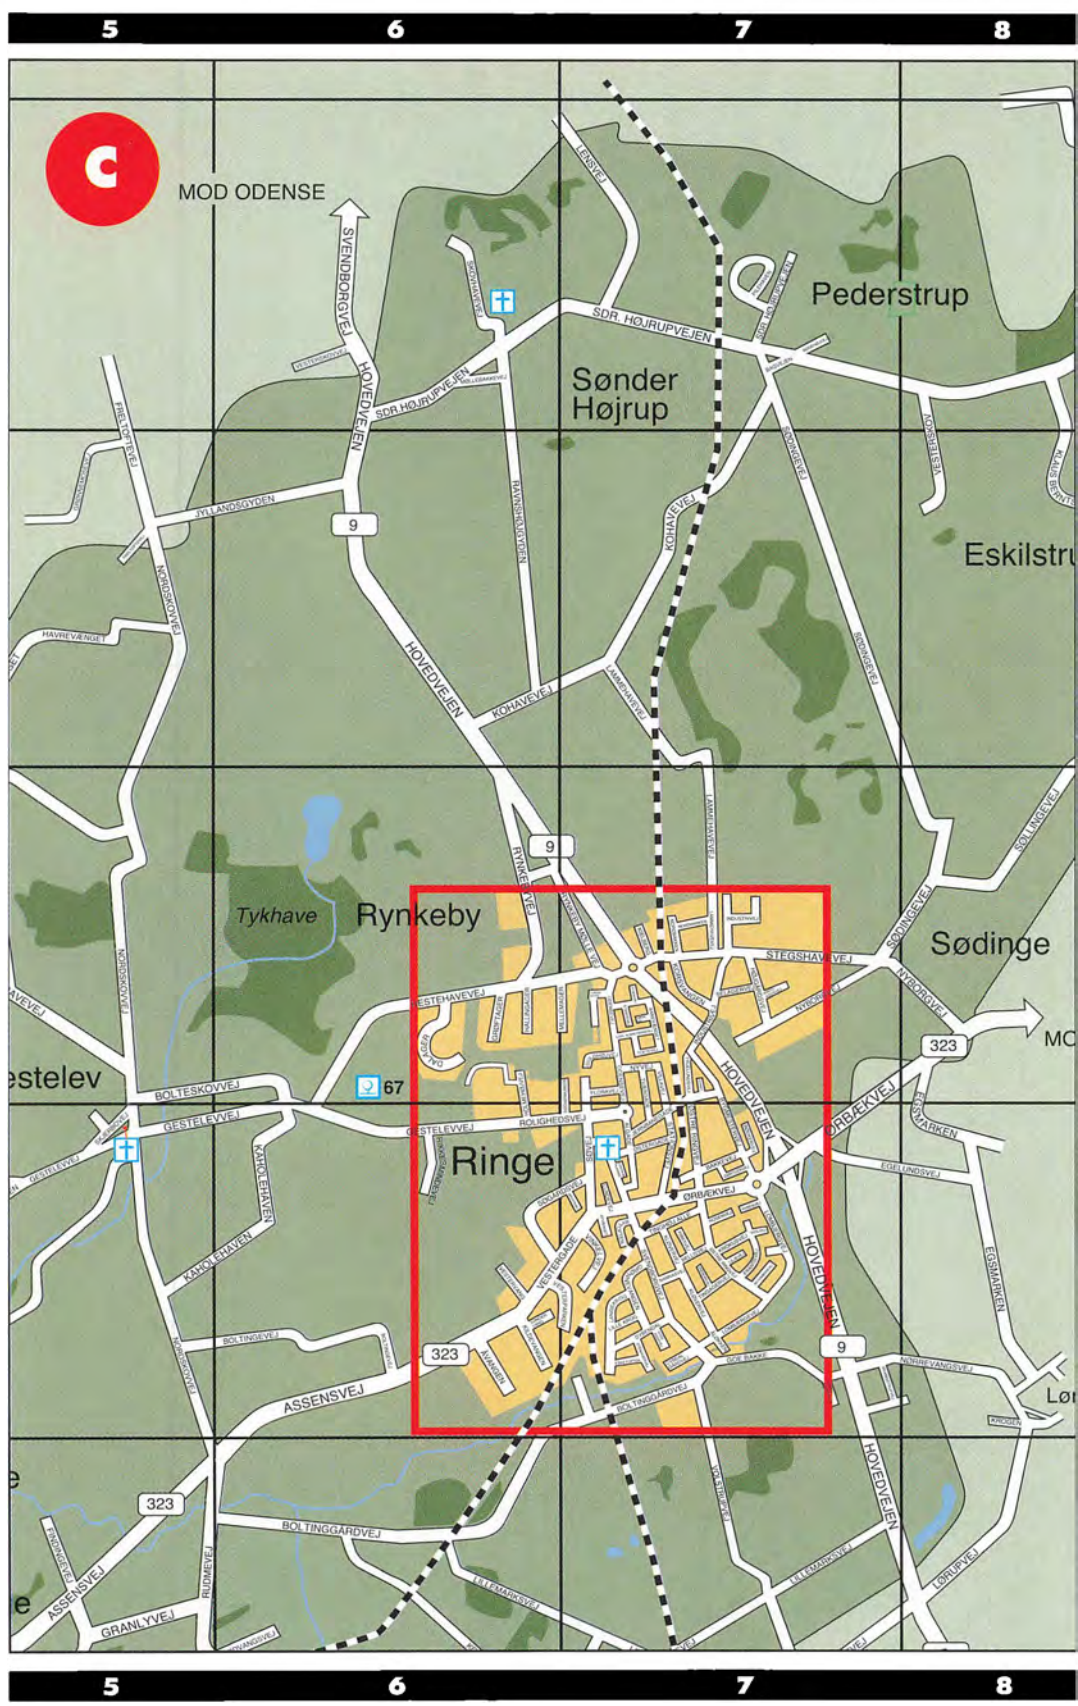

RINGE BYKORT

6

7

6

7

KORT

KORT

The logo for Marino Restaurant & Grill features a black square on the left side. A white, stylized 'M' is positioned to the right of the square, with a white horizontal line extending from its base across the square. The word 'Marino' is written in a large, elegant, black cursive font to the right of the 'M'. Below 'Marino', the words 'RESTAURANT & GRILL' are written in a bold, black, sans-serif font.