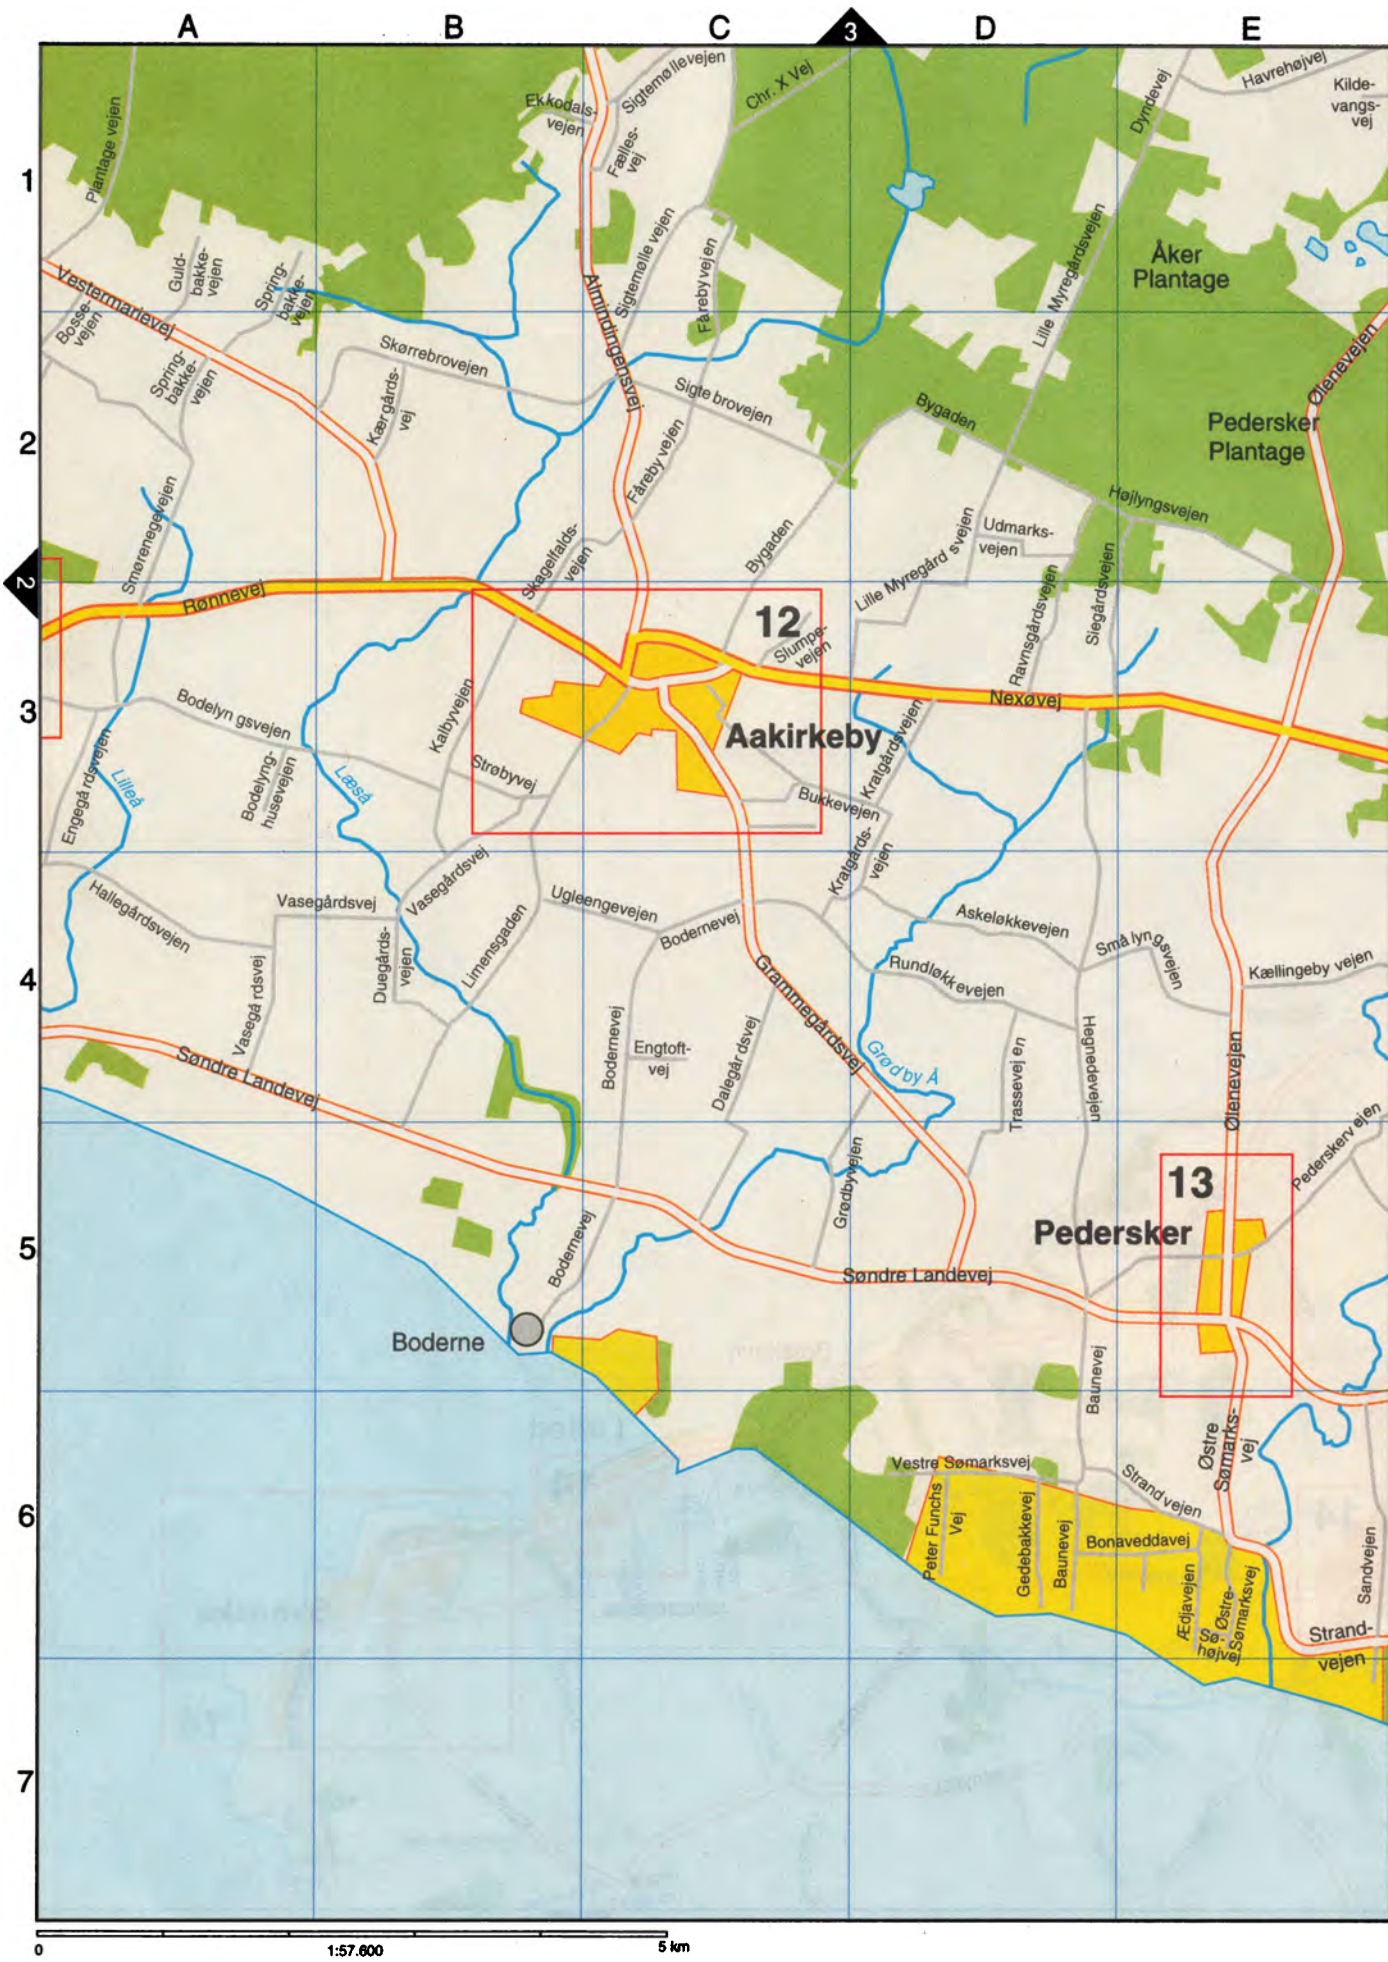

GEOVISION 0/6 98 43 06 for Tele Danmark Forlag A/S, Copyright.